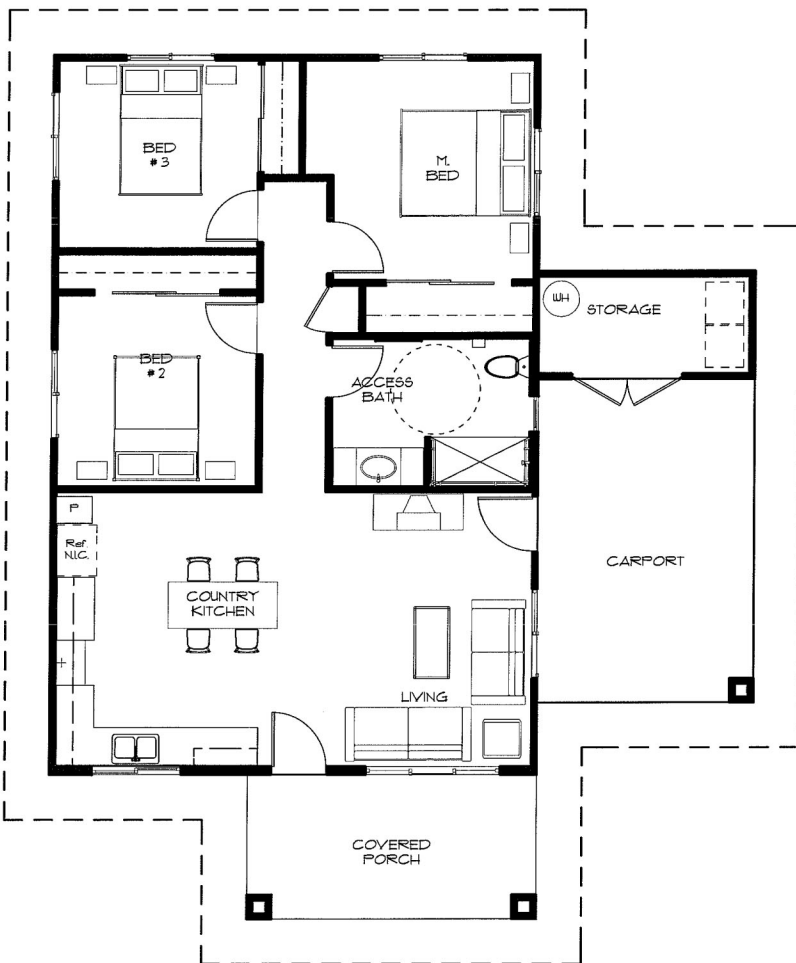

Iliahi - A

Universal Design Home Plan

3 bedroom, 1 bath with carport

square footage summary

| | |
|-------------------------|----------------------|
| <i>enclosed living</i> | <i>1,080 sq. ft.</i> |
| <i>covered porch</i> | <i>128 sq. ft.</i> |
| <i>carport</i> | <i>288 sq. ft.</i> |
| <i>gross floor area</i> | <i>1,496 sq. ft.</i> |

Square footage areas are approximate and subject to change. Artist's rendering is for illustrative purposes only.

home building made simple and affordable.