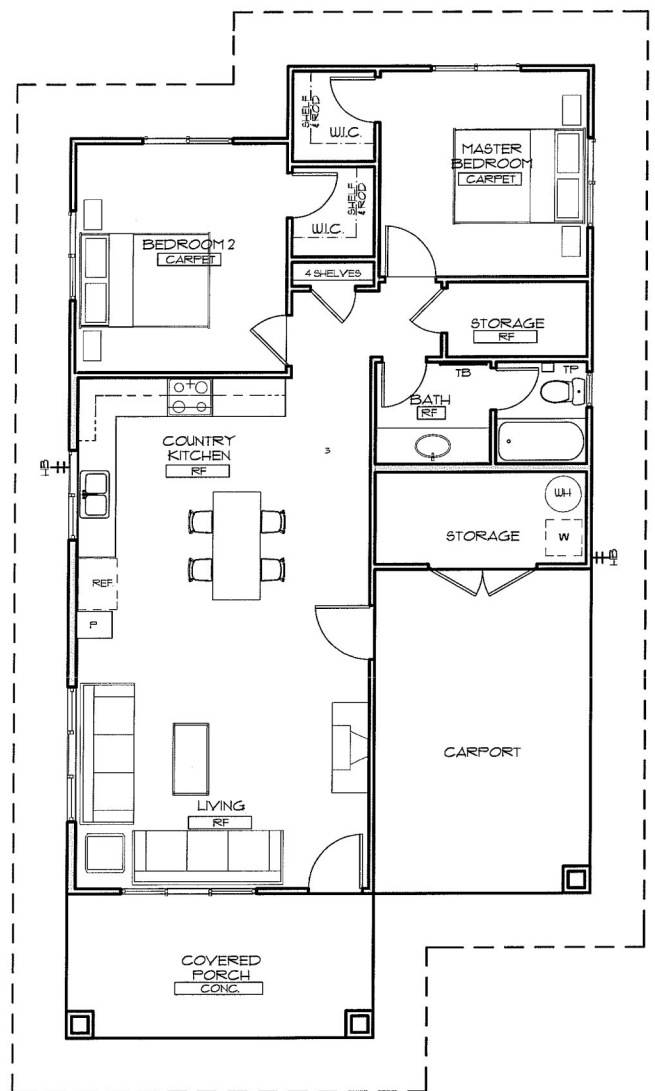

'Ohi'a

2 bedroom, 1 bath with carport

square footage summary

enclosed living	1,009 sq. ft.
covered porch	137 sq. ft.
carport	277 sq. ft.
gross floor area	1,423 sq. ft.

Square footage areas are approximate and subject to change. Artist's rendering is for illustrative purposes only.