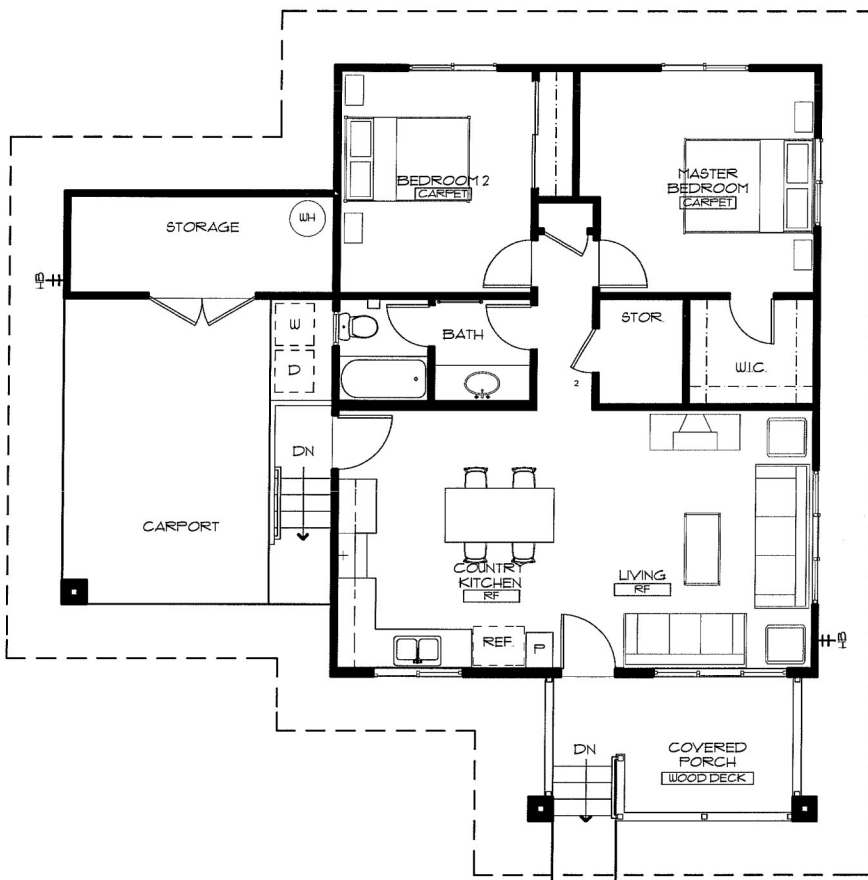

Manele

2 bedroom, 1 bath with carport

square footage summary

<i>enclosed living</i>	<i>918 sq. ft.</i>
<i>covered porch</i>	<i>128 sq. ft.</i>
<i>carport</i>	<i>345 sq. ft.</i>
<i>gross floor area</i>	<i>1,391 sq. ft.</i>

Square footage areas are approximate and subject to change. Artist's rendering is for illustrative purposes only.

home building made simple and affordable.