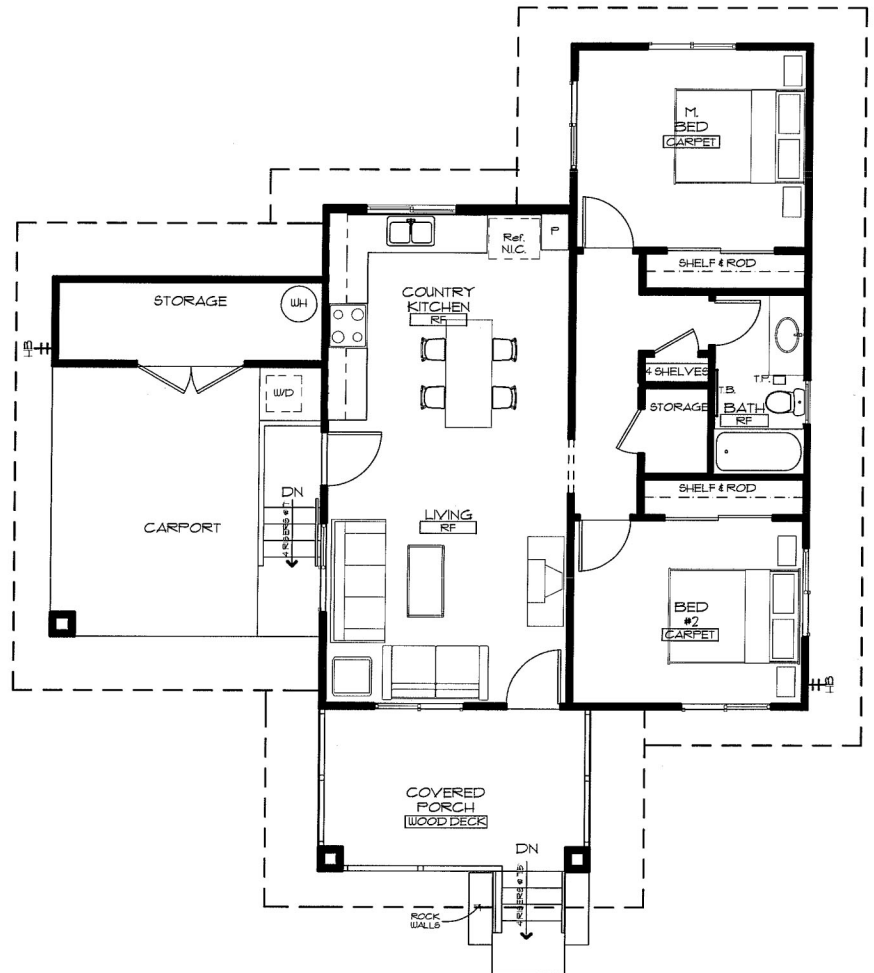

Kamani

2 bedroom, 1 bath with carport

square footage summary

<i>enclosed living</i>	<i>876 sq. ft.</i>
<i>covered porch</i>	<i>135 sq. ft.</i>
<i>carport</i>	<i>300 sq. ft.</i>
<i>gross floor area</i>	<i>1,311 sq. ft.</i>

Square footage areas are approximate and subject to change. Artist's rendering is for illustrative purposes only.